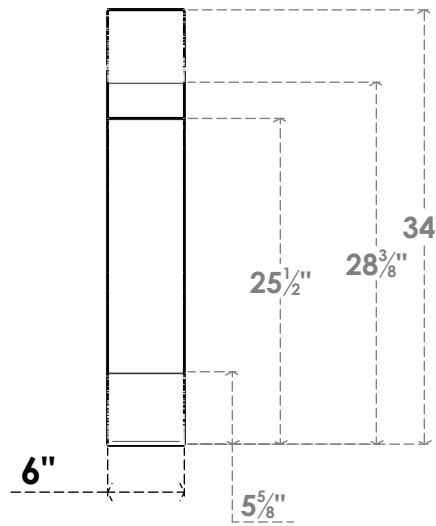

ITEM NUMBER: BRCPC060X28000X34000OLY

6"W X 28"D X 34"H OLYMPIC ARCHITECTURAL GRADE PVC CLOSED KNEE BRACE

SIDE PROFILE

FRONT PROFILE

ISOMETRIC

EKENA MILLWORK
2300 WEST MAIN ST.
CLARKSVILLE, TX 75426
TOLL FREE: 866-607-0453
WWW.EKENAMILLWORK.COM

NOTES

1. INSTALLATION TO BE COMPLETED IN ACCORDANCE WITH MANUFACTURER'S SPECIFICATIONS.
2. DRAWING MAY NOT BE TO SCALE
3. THIS DRAWING IS INTENDED FOR DESIGN AND PLANNING PURPOSES ONLY.
4. ALL INFORMATION CONTAINED HEREIN WAS CURRENT AT THE TIME OF DEVELOPMENT BUT MUST BE REVIEWED AND APPROVED BY THE PRODUCT MANUFACTURER TO BE CONSIDERED ACCURATE.
5. ARCHITECTURAL GRADE PVC PRODUCTS ARE MADE FROM EXPANDED CELLULAR PVC AND COME NATURALLY WHITE BUT MAY BE PAINTED