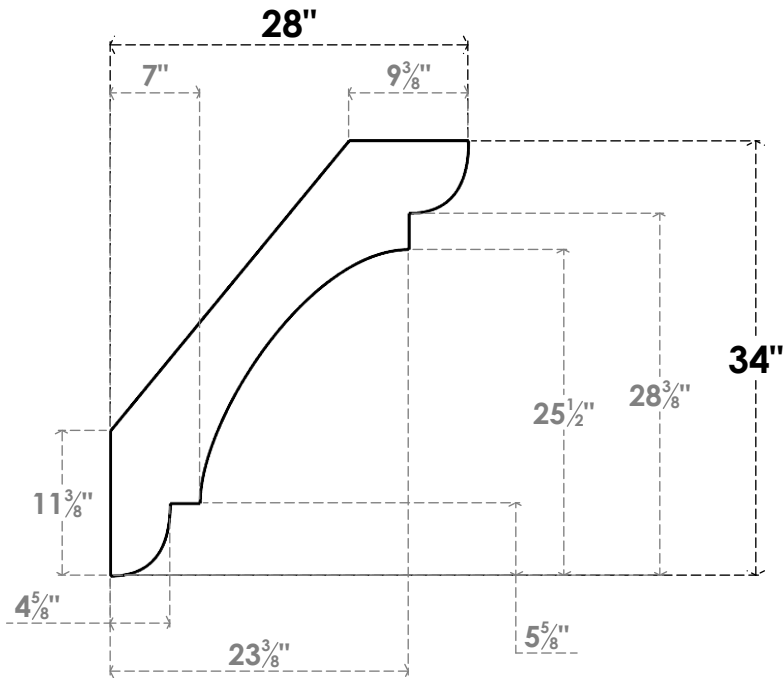

ITEM NUMBER: BRCPC060X28000X34000OLY

6"W X 28"D X 34"H OLYMPIC ARCHITECTURAL GRADE PVC CLOSED KNEE BRACE

SIDE PROFILE

FRONT PROFILE

ISOMETRIC

EKENA MILLWORK
2300 WEST MAIN ST.
CLARKSVILLE, TX 75426
TOLL FREE: 866-607-0453
WWW.EKENAMILLWORK.COM